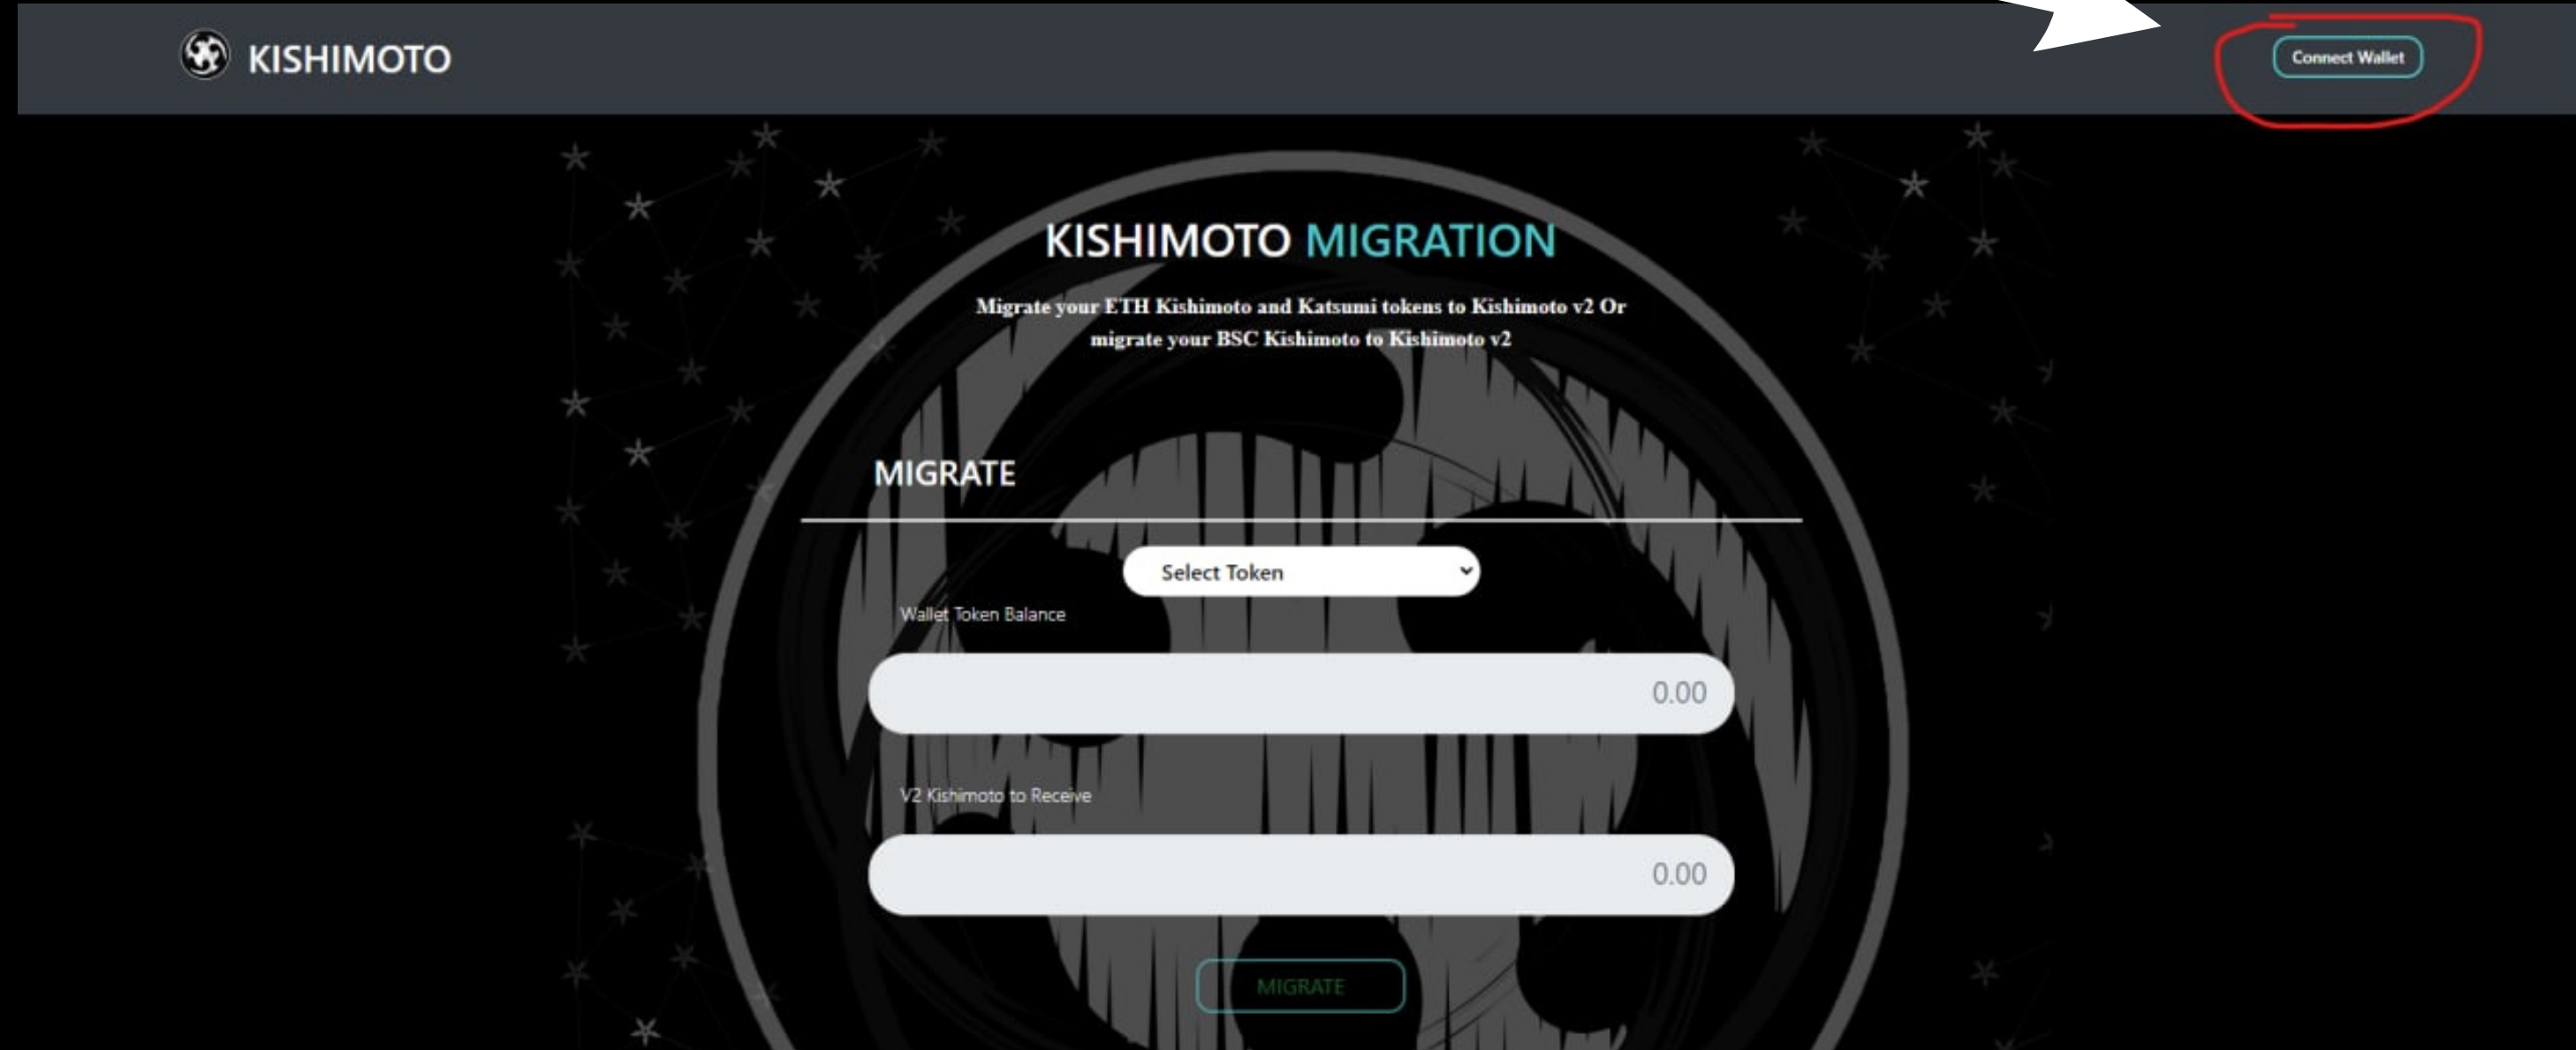

CONNECT YOUR WALLET LOCATED IN THE TOP RIGHT CORNER OF THE  
MIGRATION PORTAL.

ONCE YOU HAVE CONNECTED YOUR WALLET SELECT THE  
RELEVANT NETWORK YOU HOLD YOUR TOKENS ON.

# KISHIMOTO MIGRATION

Migrate your ETH Kishimoto and Katsumi tokens to Kishimoto v2 Or  
migrate your BSC Kishimoto to Kishimoto v2

MIGRATE

Wallet Token Balance

Select Token

Select Token

Kishimoto v1

Katsumi